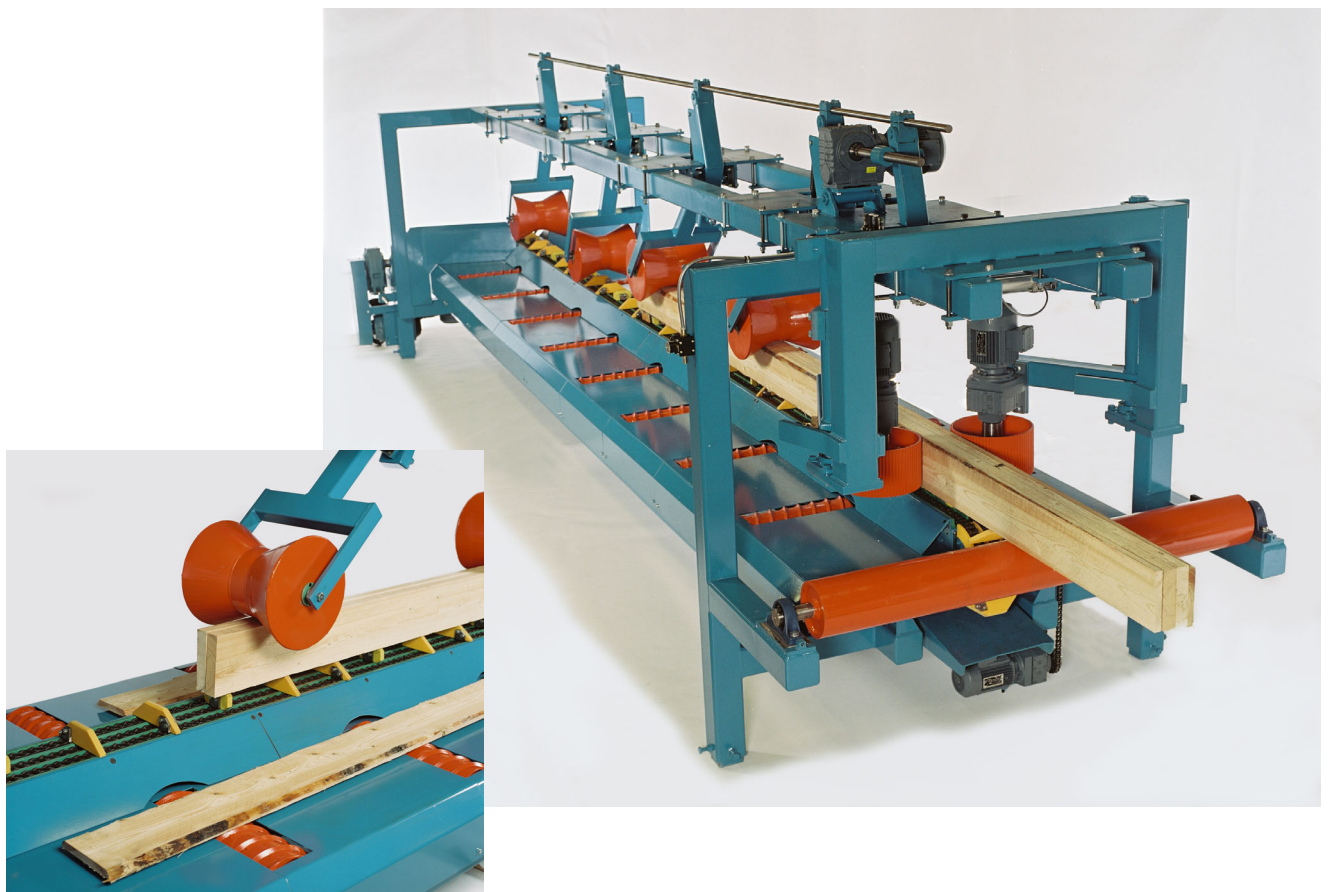

## BR-530

Board separator with settable chains for separation of side boards from fixed setted centre boards.

## Settable centre chains

The board separator has a frame of welded hollow sections. The separation function is based on three parallel mounted dog chains that are running on rails made of a Non-friction material. These are mounted on longitudinal hollow sections. The middle chain is fixed in the centre. The outer dog chains are settable according to the centre line, by means of electrical motors, in order to fit the actual saw pattern.

## Screw rollers

To be able to unload side boards with even top end, screw rollers are mounted on both sides of the settable dog chains. The spaces between the screw rollers are covered with steel plates.

## Upper press rollers

The board separator is also equipped with an upper steel frame where hourglass shaped press rollers are mounted.

The three dog chains have a common drive through a spline arbour. The screw rollers have separate drives for each side of the conveyor.