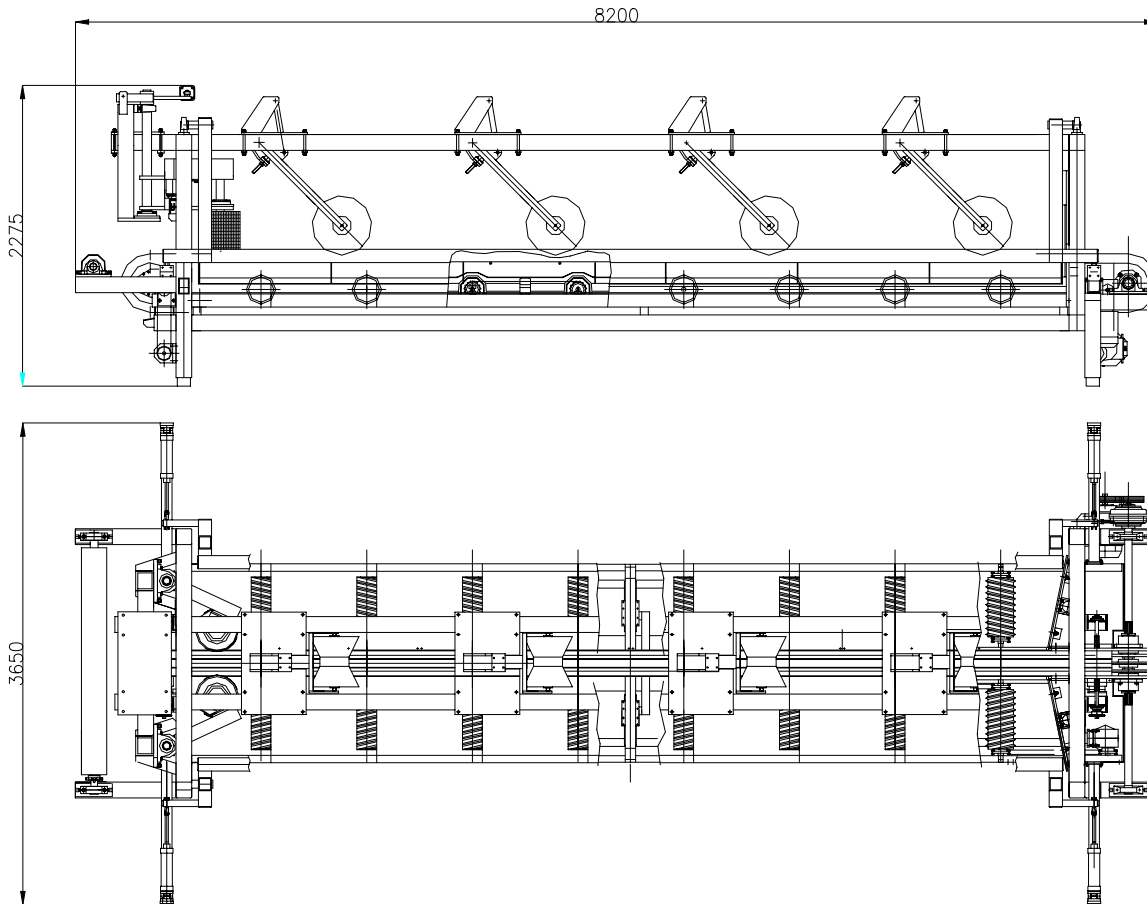

## BR-530

Board separator with settable chains for separation of side boards from fixed setted centre boards.

## Settable centre chains

The board separator has a frame of welded hollow sections. The separation function is based on three parallel mounted dog chains that are running on rails made of a Non-friction material. These are mounted on longitudinal hollow sections. The middle chain is fixed in the centre. The outer dog chains are settable according to the centre line, by means of electrical motors, in order to fit the actual saw pattern.

## Screw rollers

To be able to unload side boards with even top end, screw rollers are mounted on both sides of the settable dog chains. The spaces between the screw rollers are covered with steel plates.

## Dimensions